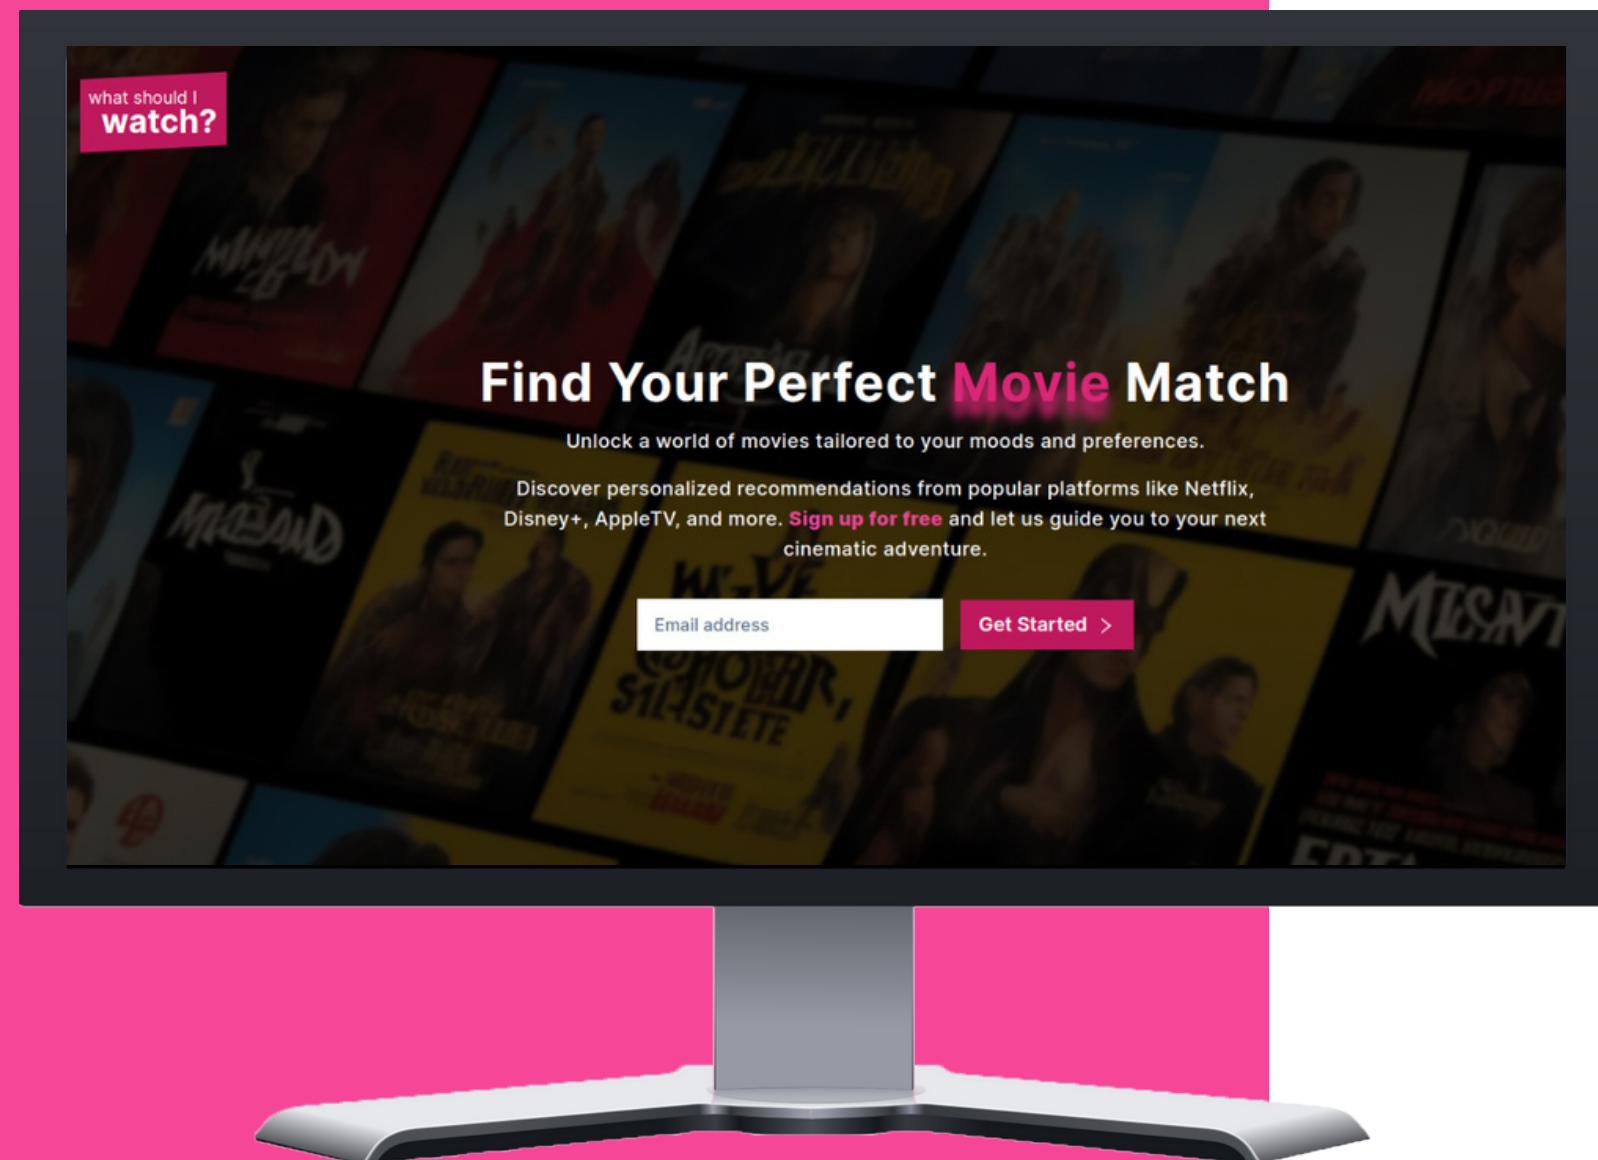

What Can We Provide?

AI-supported analysis system

A system that accurately analyzes users' preferences

AI-supported suggestion system

User-centric, quickly generated movie recommendations

Time savings and consistency

Fast and consistent service provided to users